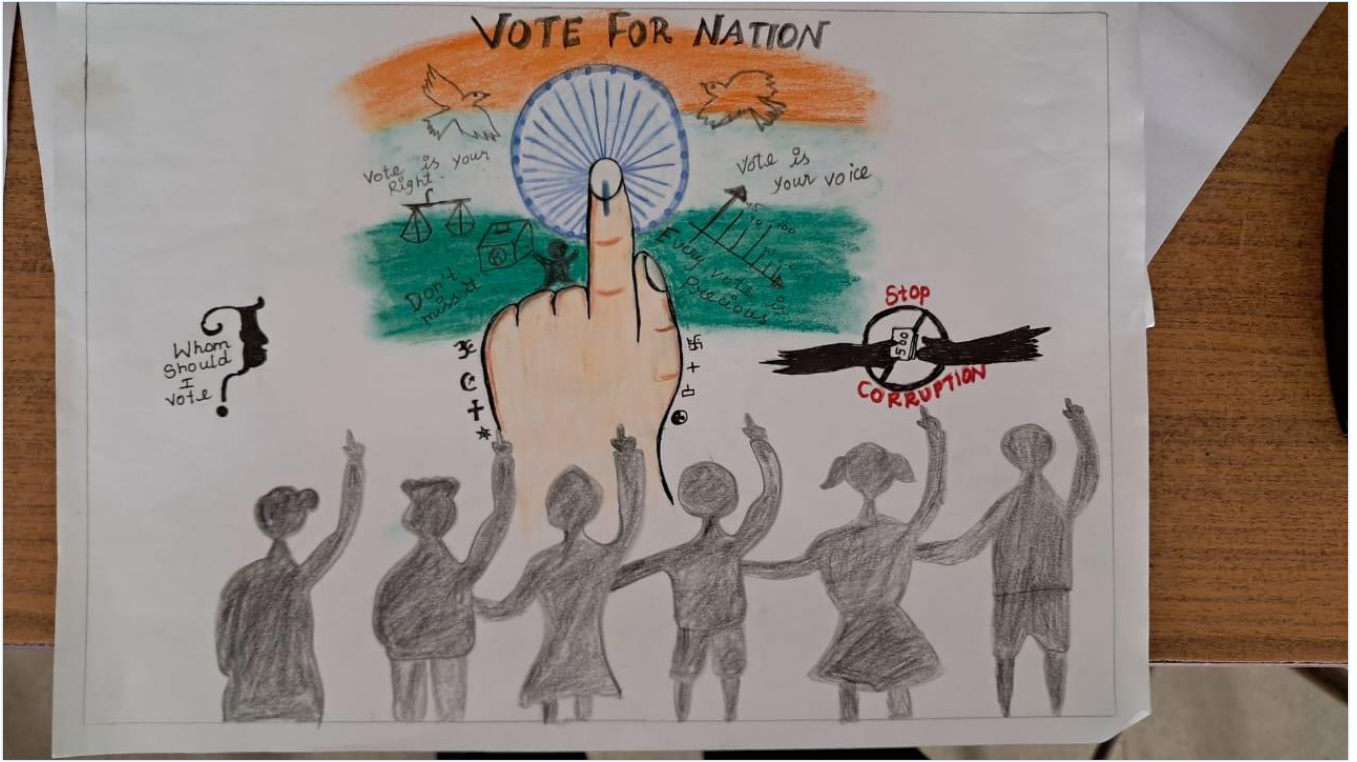

* Students' contribution of Drawings to show their Democratic Responsibility.

MOOKAMBIGAI COLLEGE OF ENGINEERING			
FIRST YEAR - 2023 - 2024			
LITERARY CLUB			
CAMPAIGN ACTIVITIES ON " Mere Phela Vote Desh Ke Liye"			
STUDENTS' PARTICIPATION DETAILS			
13.03.2024 & 14.03.2024			
S.No.	Register No.	Name of the Student	Branch
1	812823243001	ANBUSELVAM S	ADS
2	812823243002	ANDREW AROKIYARAJ G	ADS
3	812823243003	ARAVINTHAN T	ADS
4	812823243005	BAHAVATHI RAJA M	ADS
5	812823243006	BAVITHRAN S	ADS
6	812823243008	DIVYADHARSHINI N	ADS
7	812823243009	GANAPATHI P	ADS
8	812823243010	GOWTHAM K	ADS
9	812823243011	HARISAKTHI S	ADS
10	812823243012	HARISH S S	ADS
11	812823243013	HEMAVATHY S	ADS
12	812823243015	LANCY NISHA V	ADS
13	812823243016	LOHITHA P	ADS
14	812823243017	MANO RANJITH K	ADS
15	812823243018	MOHANAVEL S	ADS
16	812823243019	PAVITHRA M	ADS
17	812823243020	PERIYASAMY K	ADS
18	812823243021	PONNESWARI S	ADS
19	812823243022	POZHILAN L	ADS
20	812823243024	RAGUL R G	ADS
21	812823243025	RAJASRI T	ADS
22	812823243026	RAMYA S	ADS
23	812823243027	RAVIBHARATHI C R	ADS
24	812823243028	REVATHI M	ADS
25	812823243029	RISHIKESWARAN K	ADS
26	812823243030	RITHIKA C	ADS
27	812823243031	ROOBAN A	ADS
28	812823243032	RUBA V	ADS
29	812823243033	SANGEETHA A	ADS
30	812823243034	SANJAI A	ADS
31	812823243035	SANJAI ARAVINTH C	ADS
32	812823243036	SANTHIYA S	ADS
33	812823243037	SANTHOSI A	ADS
34	812823243038	SATHYASEELAN K	ADS
35	812823243039	SHALINI R	ADS
36	812823243040	SHEIK MOHAMED A	ADS
37	812823243041	SHILENDHIRA R	ADS
38	812823243042	SIVARAJ C	ADS
39	812823243043	SRINATH M	ADS
40	812823243044	SWETHA G	ADS
41	812823243045	TARFIDO DAVID A	ADS
42	812823243047	UDHAYANITHI M	ADS
43	812823243048	VIJAY GANESH N	ADS
44	812823243049	YOGESWARAN M	ADS
45	812823104001	AARTHIPRIYA K	CSE
46	812823104002	ABINAYA G	CSE
47	812823104003	AJITHA C	CSE
48	812823104004	AJITHKUMAR A	CSE